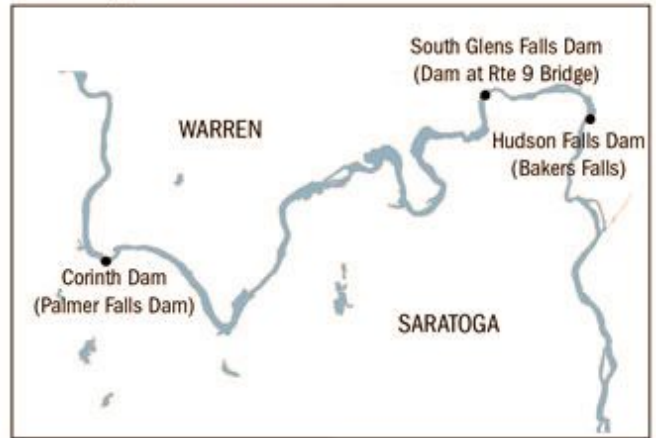

Inset A Upper Hudson

KEY

- | | |
|------------------------|----|
| Hoosic River | 1 |
| Dunham Reservoir | 2 |
| Dyken Pond | 3 |
| Valatie Kill | 4 |
| Nassau Lake | 5 |
| Kinderhook Lake | 6 |
| Hudson River | 7 |
| Boyd Corners Reservoir | 8 |
| West Branch Reservoir | 9 |
| Bog Brook Reservoir | 10 |
| East Branch Reservoir | 11 |
| Diverting Reservoir | 12 |
| Titicus Reservoir | 13 |
| Amawalk Reservoir | 14 |
| Cross River Reservoir | 15 |
| Breakneck Pond | 16 |
| Saw Mill River | 17 |
| Sheldrake River | 18 |