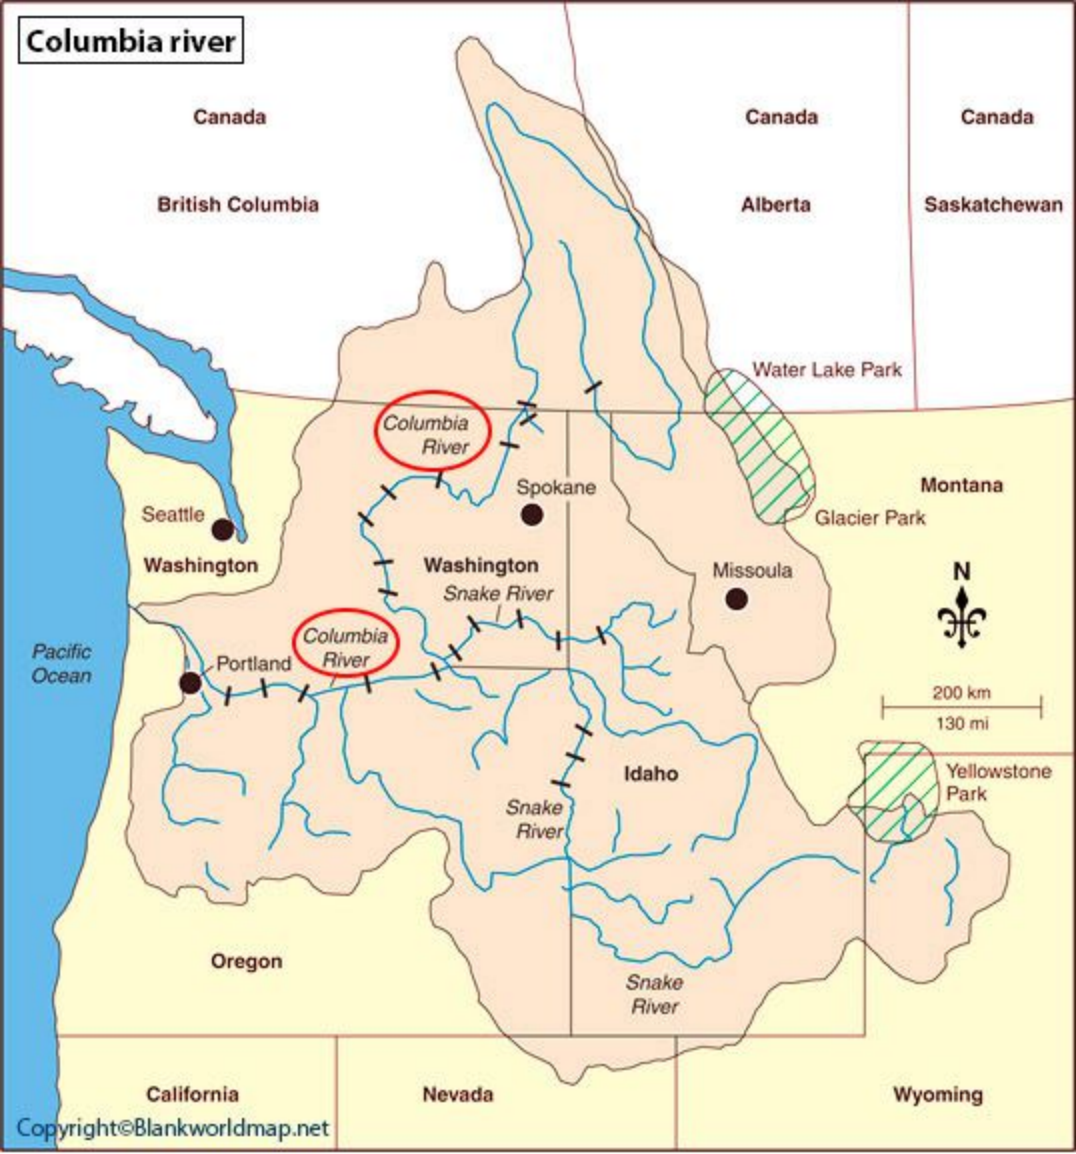

Columbia river

Canada

Canada

Canada

British Columbia

Alberta

Saskatchewan

Water Lake Park

Columbia River

Spokane

Montana

Glacier Park

Seattle

Washington

Missoula

Washington

Snake River

Pacific Ocean

Portland

Columbia River

200 km
130 mi

Idaho

Snake River

Yellowstone Park

Oregon

Snake River

California

Nevada

Wyoming