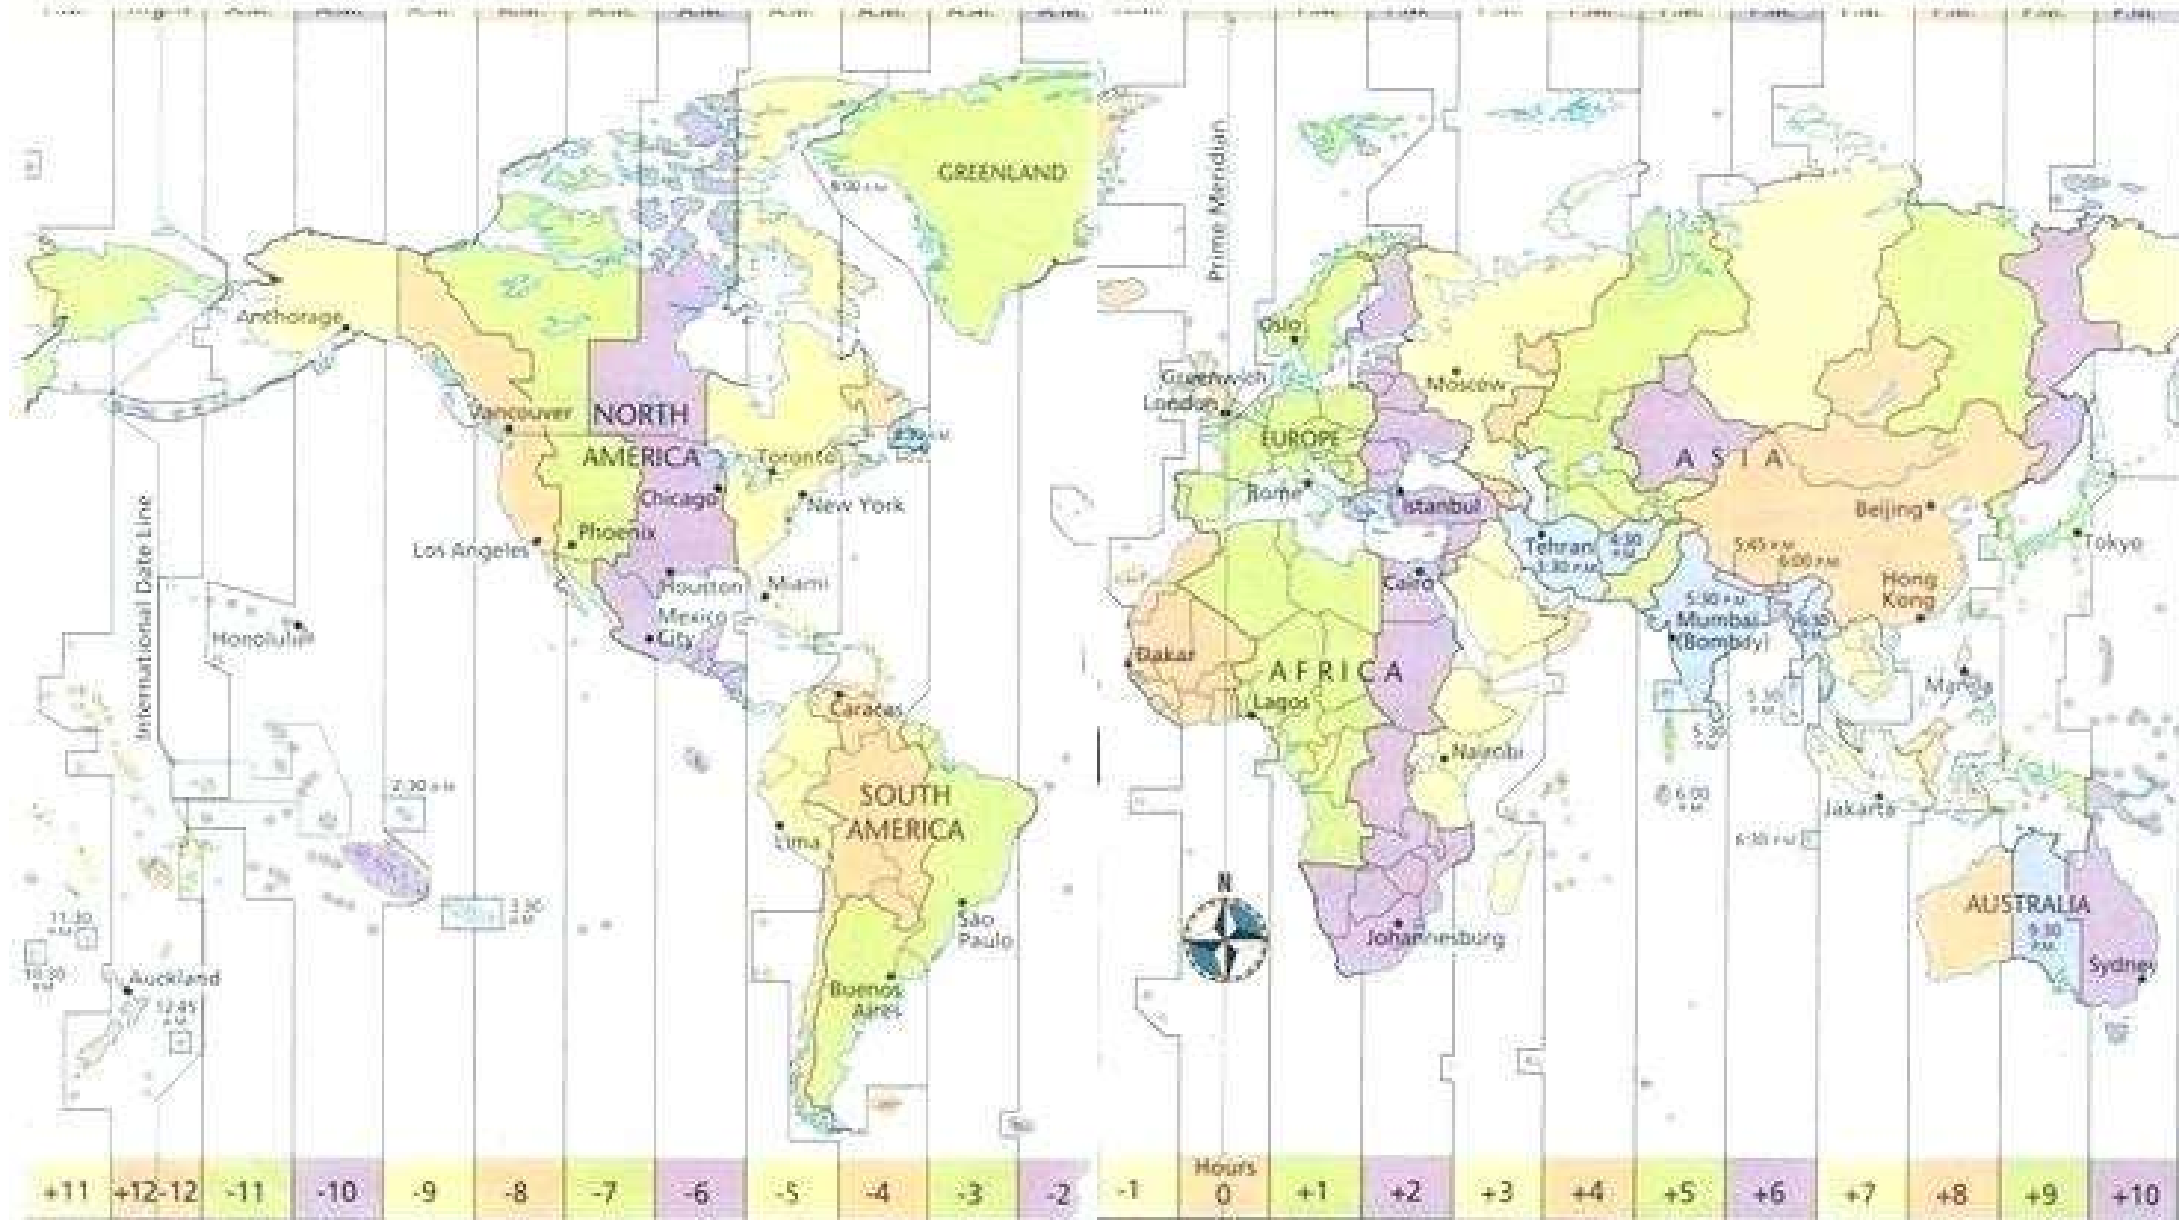

Time Zone Map of the World

***The blue-colored countries use half-hour deviations from the standard time zones.