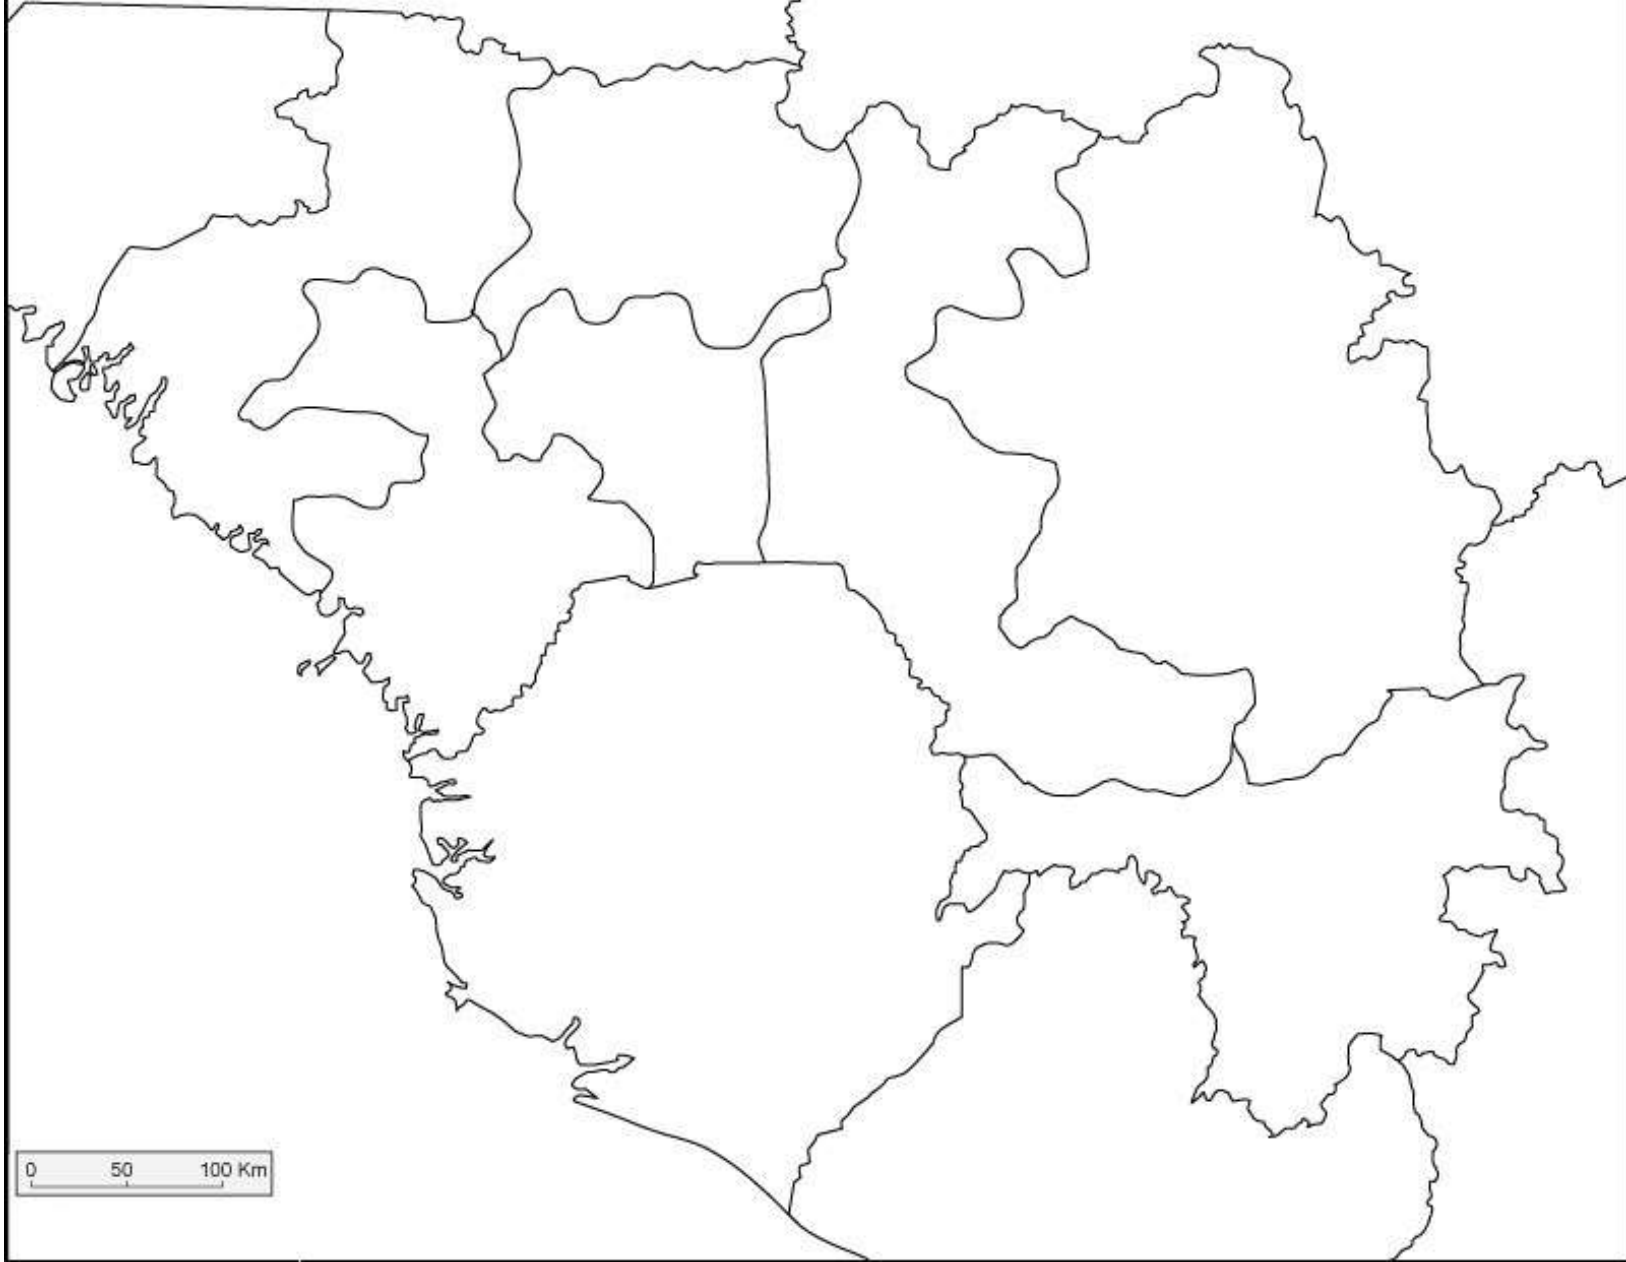

GUINEA
*(Blank Map With
Political Boundries)*

0 50 100 Km